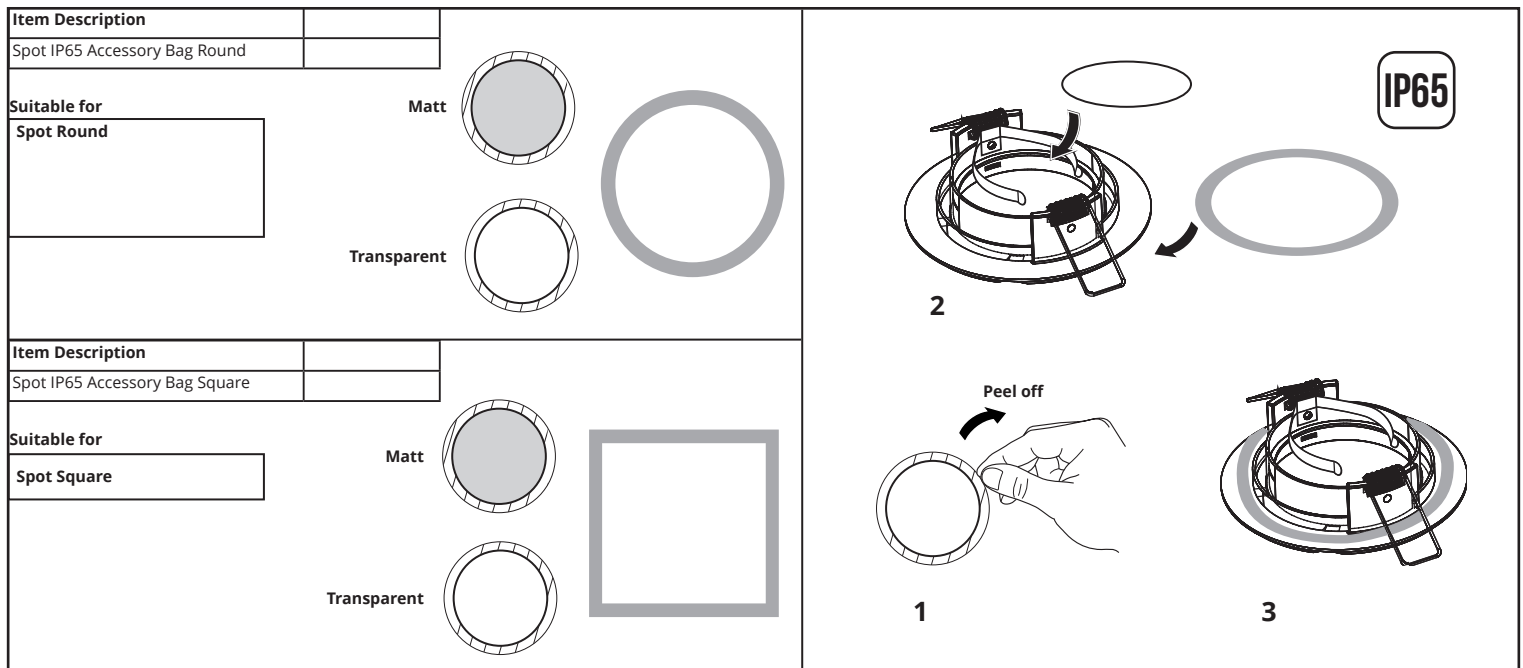

Dimensions

Installation

Accessory Bag (Need to be ordered separately!)

Warning

- Only qualified electrician is allowed to do installation, maintenance and inspection for safety concern. It is dangerous for non-professional operators.
- Power should be cut off before installation, maintenance or inspection.
- Please install and use the product strictly according to the instruction.
- Do not disassemble or remold the product at will to avoid accident of electric shock or light falling.
- Working out of temperature range of -20 ~ +40 will shorten the lifetime of the product.