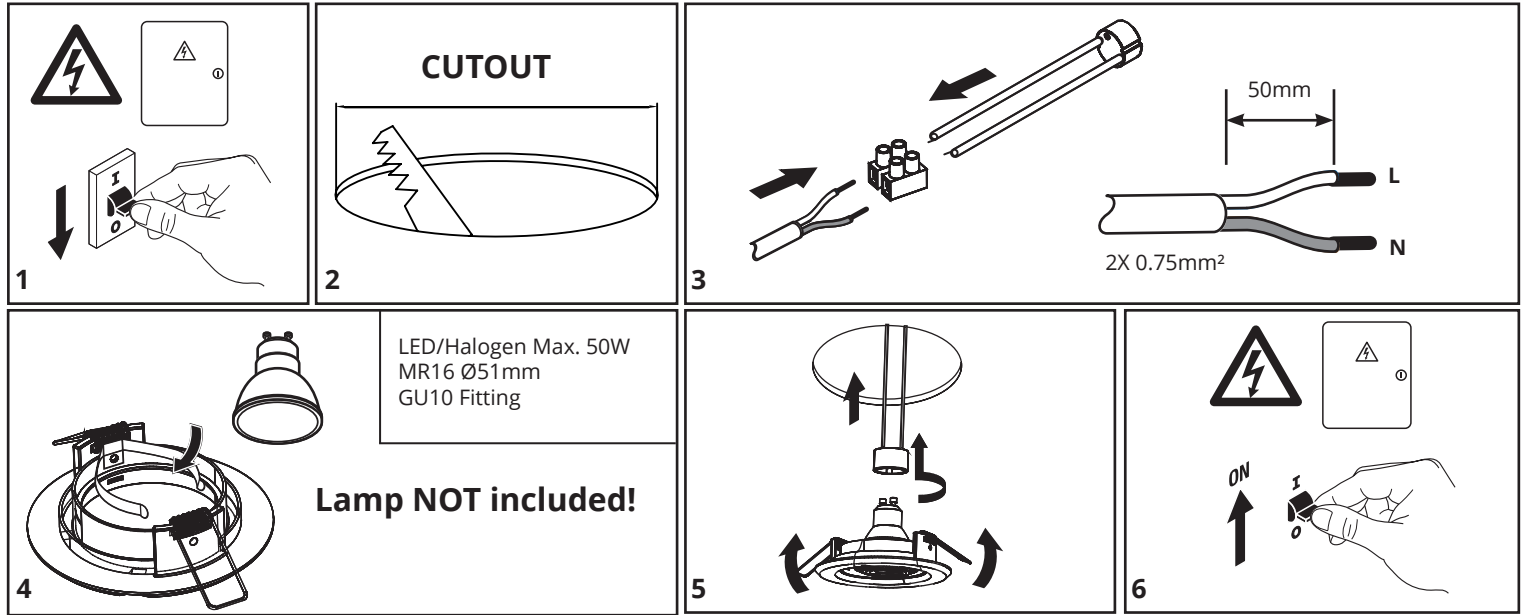

Dimensions

Installation

Accessory Bag (Need to be ordered separately!)

Warning

- Only qualified electrician is allowed to do installation, maintenance and inspection for safety concern. It is dangerous for non-professional operators.
- Power should be cut off before installation, maintenance or inspection.
- Please install and use the product strictly according to the instruction.
- Do not disassemble or remold the product at will to avoid accident of electric shock or light falling.
- Working out of temperature range of -20 ~ +40 will shorten the lifetime of the product.