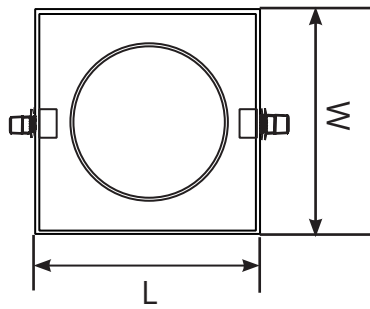

Dimensions

Installation

Accessory Bag (Need to be ordered separately!)

Warning

- Only qualified electrician is allowed to do installation, maintenance and inspection for safety concern. It is dangerous for non-professional operators.
- Power should be cut off before installation, maintenance or inspection.
- Please install and use the product strictly according to the instruction.
- Do not disassemble or remold the product at will to avoid accident of electric shock or light falling.
- Working out of temperature range of -20 ~ +40 will shorten the lifetime of the product.