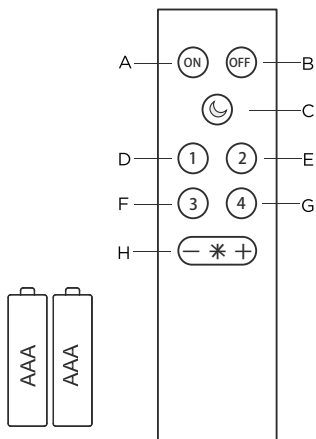

- A. ON
- B. OFF
- C. Night light
- D. Favorite light mode 1
- E. Favorite light mode 2
- F. Favorite light mode 3
- G. Favorite light mode 4
- H. Brightness adjustment

230V~50Hz 1 x LED max.36W