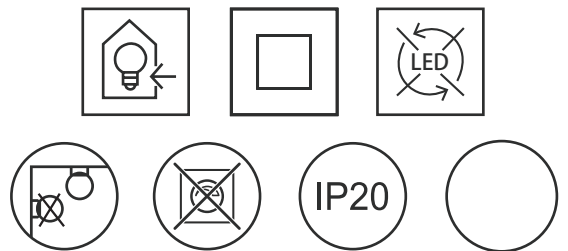

- A. ON
- B. OFF
- C. Night light
- D. Favorite light mode 1
- E. Favorite light mode 2
- F. Favorite light mode 3
- G. Favorite light mode 4
- H. Brightness adjustment

230V~50Hz 1 x LED max.36W