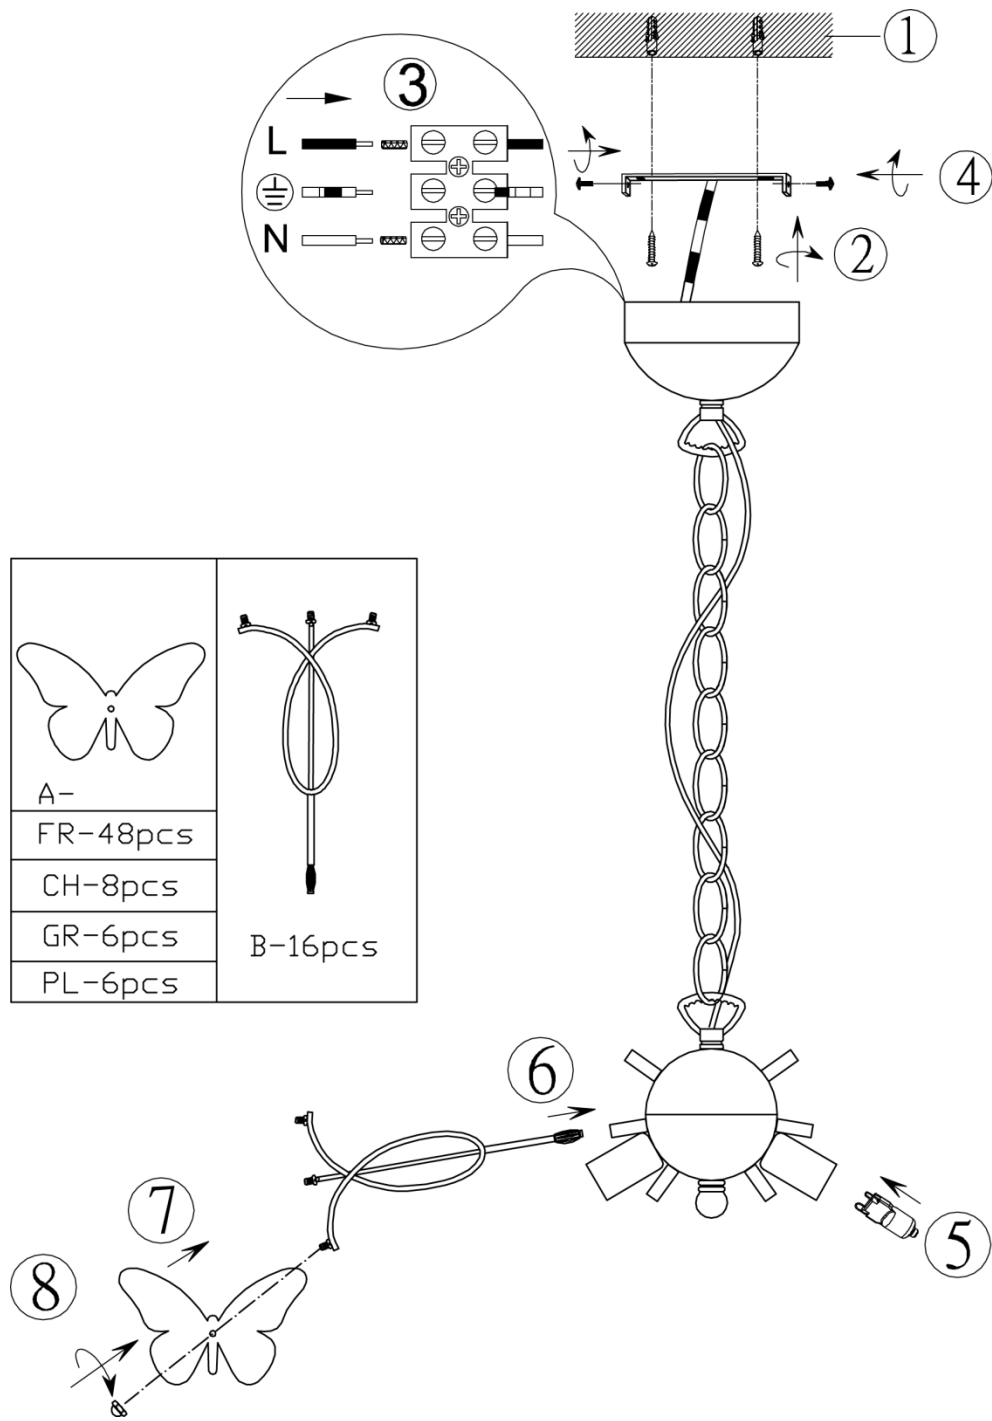

	
A-	
FR-48pcs	
CH-8pcs	
GR-6pcs	
PL-6pcs	B-16pcs

230V ~ 50Hz, 4 x G9 / max. 28W