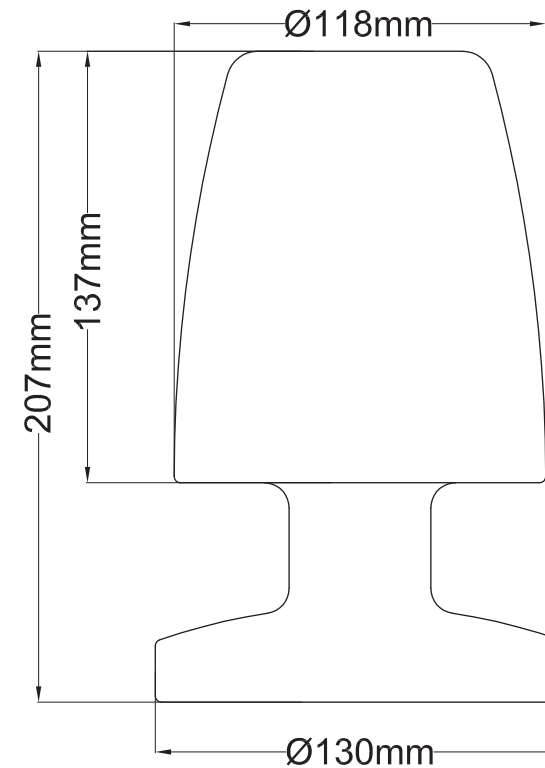

input:DC 5V
1 x 1.5W SMD LED
3.7V-2200mAh

CLOSE